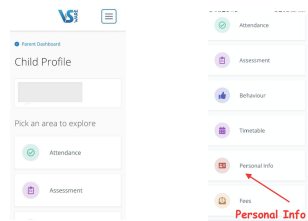

How to get my child's Vsware ID

1. Log onto Vsware

2. Select child's name

3. Scroll to Personal Info

4. Select School

5. Scroll down to Vsware ID