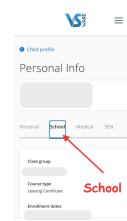

How to get my child's Vsware ID

1. Log onto Vsware

2. Select child's name

3. Scroll to Personal Info

4. Select School

5. Scroll down to Vsware ID