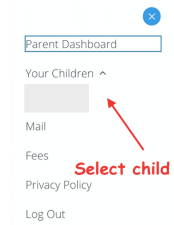

How to get my child's Vsware ID

1. Log onto Vsware

2. Select child's name

3. Scroll to Personal Info

4. Select School

5. Scroll down to Vsware ID