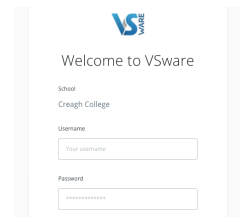

How to get my child's Vsware ID

1. Log onto Vsware

2. Select child's name

3. Scroll to Personal Info

4. Select School

5. Scroll down to Vsware ID